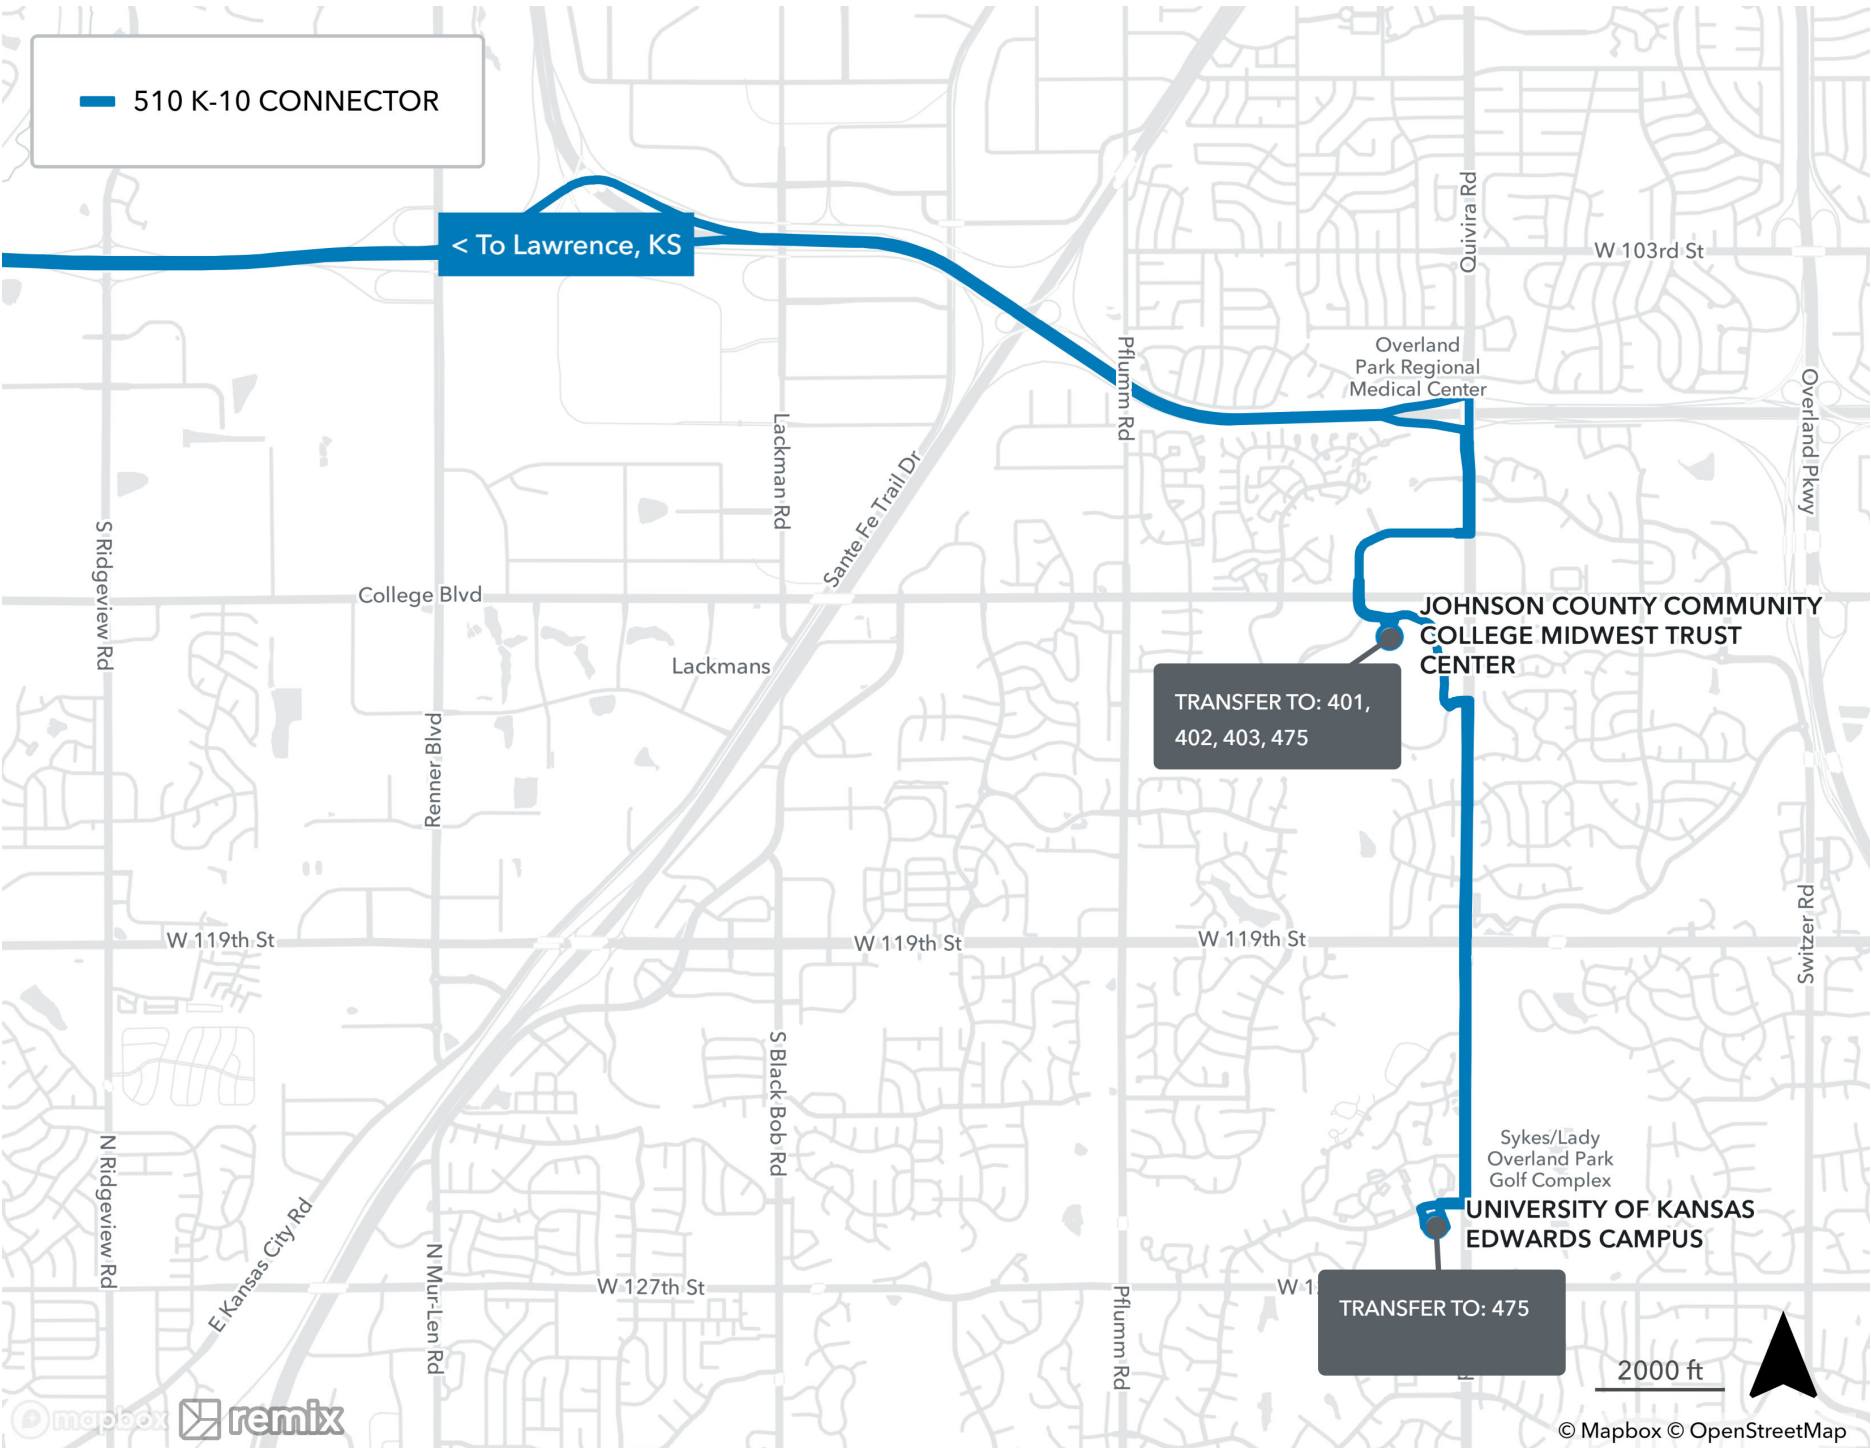

510 K-10 CONNECTOR

TRANSFER TO: 2, 4, 5, 8, 10, 11,
12 & Greyhound

CENTRAL STATION

University
of Kansas

Bismark Grove

Lawrence

Fall Leaf

Noria

Haskell Indian
Nations University

To Overland Park, KS >

510 K-10 CONNECTOR

< To Lawrence, KS

TRANSFER TO: 401,
402, 403, 475

TRANSFER TO: 475

2000 ft