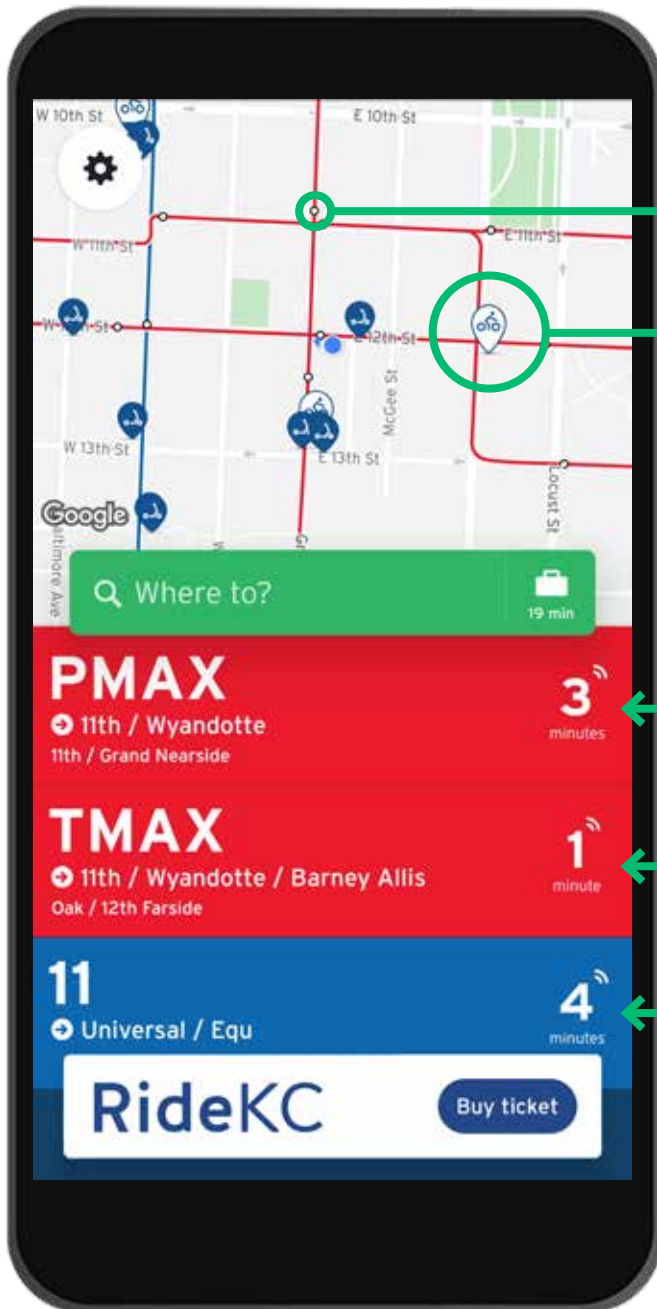

## Get Directions

- ▶ Enter a destination name/address or select a favorite location
- ▶ Compare all transit options available
- ▶ Tap GO to get step-by-step directions
- ▶ Departure and arrival times are listed on the right side for each step
- ▶ If tracking is available, you can see the vehicle's real location in the map

## APP HOME SCREEN

## Major Routes

- ▶ Only the streetcar and major bus routes are shown on the map
- ▶ Tap a dot to see connecting routes or get directions to the location

## ADDITIONAL INFORMATION

- ▶ See walking directions to the nearest stop
- ▶ View the route path and where vehicles are in real time
- ▶ Tap the star to favorite the route
- ▶ See upcoming departure times or the full schedule
- ▶ Swipe the box left or right to change the direction
- ▶ Swipe up for all stops and connections