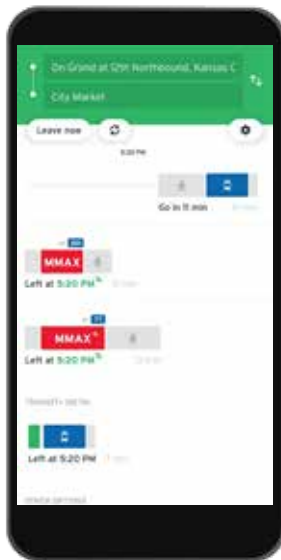

transit

RideKC's Official
Plan, Track and Pay App

User Preferences

- Make an account to save settings
- Connect with ridehail services
- Set home, work and other favorite locations for quicker trip planning
- Change walking-distance preferences

Get Directions