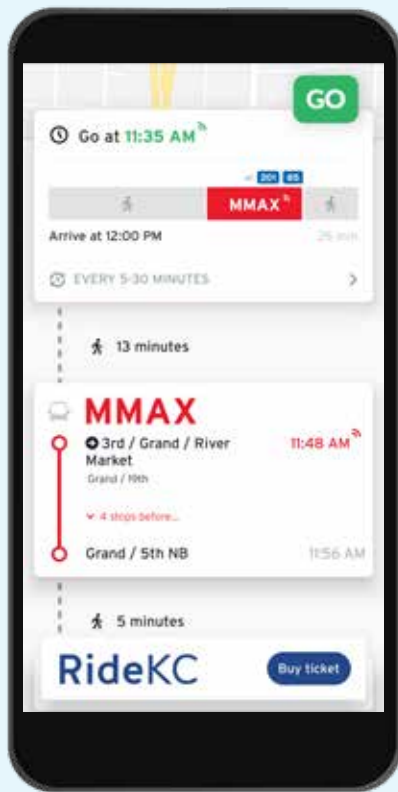

# transit

RideKC's Official  
Plan, Track and Pay App

## Plan a Trip

Download *Transit* for quick and easy trip planning with step-by-step directions.

The app will notify you when to leave for your trip, when your stop is coming up, and even suggest alternatives if you miss your ride.

## Track your Ride

*Transit* keeps you informed with accurate arrival times and map-based vehicle locations.

So you can relax while you wait for your ride knowing your vehicle is on its way.

## ADDITIONAL INFORMATION

- ▶ See walking directions to the nearest stop
- ▶ View the route path and where vehicles are in real time
- ▶ Tap the star to favorite the route
- ▶ See upcoming departure times or the full schedule
- ▶ Swipe the box left or right to change the direction
- ▶ Swipe up for all stops and connections