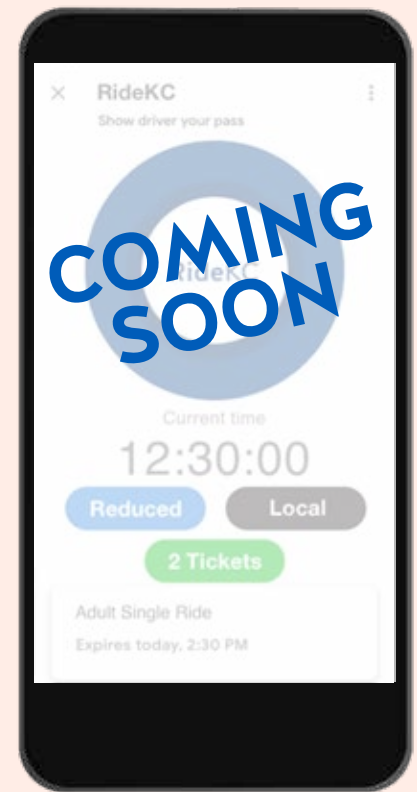

## Plan a Trip

Download *Transit* for quick and easy trip planning with step-by-step directions.

The app will notify you when to leave for your trip, when your stop is coming up, and even suggest alternatives if you miss your ride.

## Track your Ride

*Transit* keeps you informed with accurate arrival times and map-based vehicle locations.

So you can relax while you wait for your ride knowing your vehicle is on its way.

## Pay the Fare

Forget paper passes and pocket change! Purchase any fare or pass with just a few taps in *Transit*.

The app makes it easy to keep track of your pass expiration date, and lets you buy rides for yourself or the whole family.

## ADDITIONAL INFORMATION

- ▶ See walking directions to the nearest stop
- ▶ View the route path and where vehicles are in real time
- ▶ Tap the star to favorite the route
- ▶ See upcoming departure times or the full schedule
- ▶ Swipe the box left or right to change the direction
- ▶ Swipe up for all stops and connections