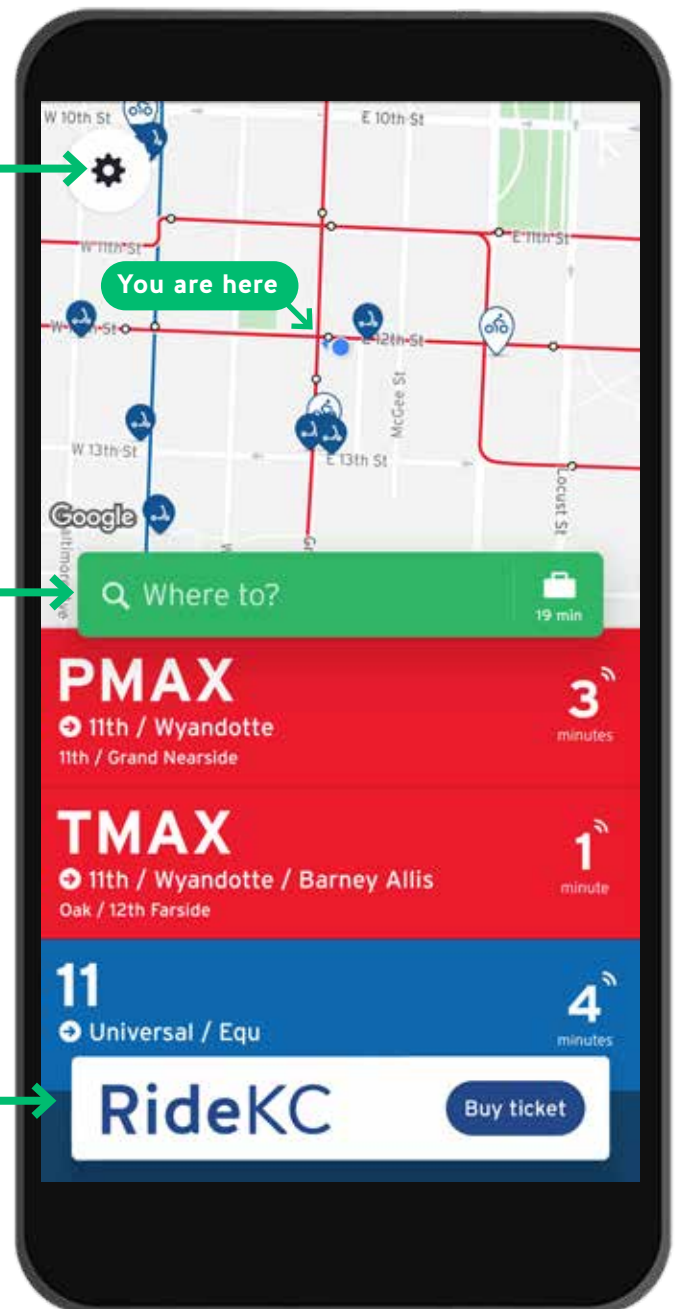

APP HOME SCREEN