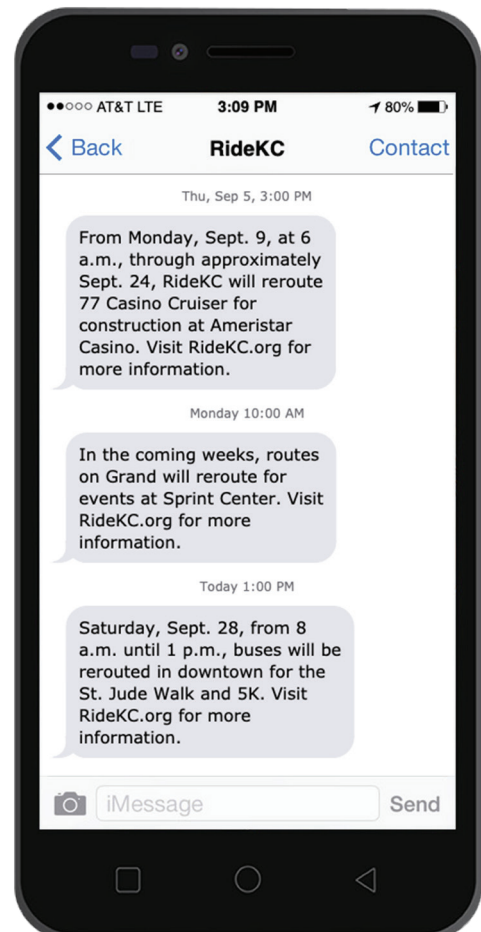

RideKC NOTIFY

Get Custom Service Notifications via Text Message, Email or Voice Message

Subscribe with the options below:

- Text 'ridekc' to 816.685.8541 or visit ridekc.alertmedia.com/public and fill out the form to select your notification preferences.
- Text your route code(s) to 816.685.8541 to subscribe to a specific route. See opposite side for all route-specific text codes. Sign up for as many routes and services as you would like.

You should receive confirmation of your subscription. Please note all notifications will be received from an alternative phone number. It is recommended that you add that number to your phone contacts so it is easily identifiable as RideKC.

Types of notifications:

Notifications will include service bulletins such as: weather advisories, delayed service, holiday schedule announcements, reroutes, service changes, public meeting information, policy changes, etc.

RideKC will not sell or share your contact information.

Unsubscribe at any time:

Text 'STOP' to unsubscribe.

For more information, visit RideKC.org or call 816.221.0660